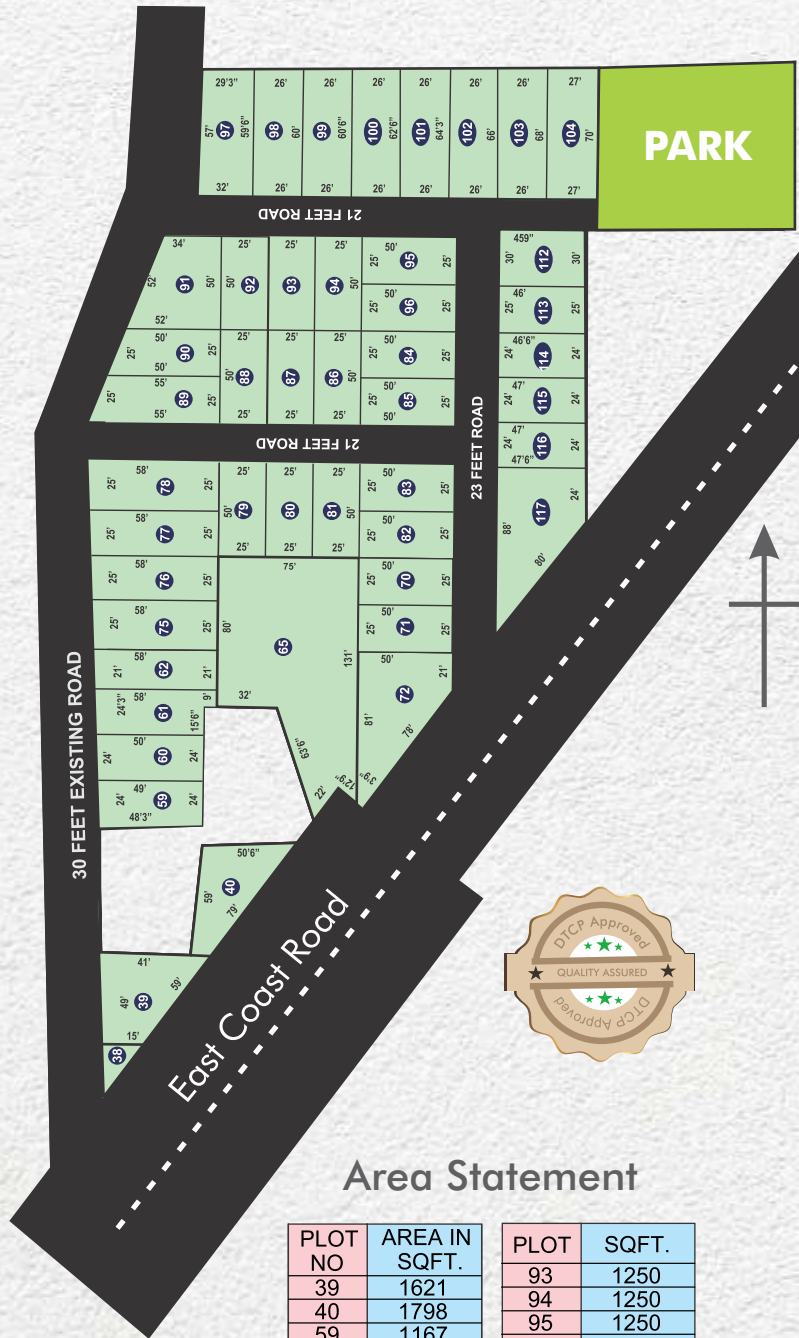

THE VERY REASON FOR YOUR PRIDE & PROSPERITY

CS Marinaa, Crown of ECR
An ON ROAD DTCP Villa Plots

₹ **9** Lacs
onwards

SIGARAMTM
G R O U P

8939977008

Enjoy your new address on iconic ECR

CS Marinaa - ECR, meant for Elites

Area Statement

PLOT NO	AREA IN SQFT.	PLOT	SQFT.
39	1621	93	1250
40	1798	94	1250
59	1167	95	1250
60	1188	96	1250
61	1293	97	1784
62	1218	98	1554
65	7749	99	1567
72	2693	100	1599
79	1250	101	1648
80	1250	102	1693
81	1250	103	1742
82	1250	104	1863
83	1250	112	1376
84	1250	113	1156
85	1250	114	1122
86	1250	115	1128
87	1250	116	1134
		117	2682

- DTCP Approved Project
- Fully Compounded Gated Community
- Ideal place to construct your DREAM HOME
- Opp Saravana Stores Guest House
- Close to Recreational, Religious and Touristic Places
- Schools, Colleges, Hospitals, Supermarkets and Hotels are located within 1KM
- Plenty of Groundwater within 20' depth
- Clean and Green Environment